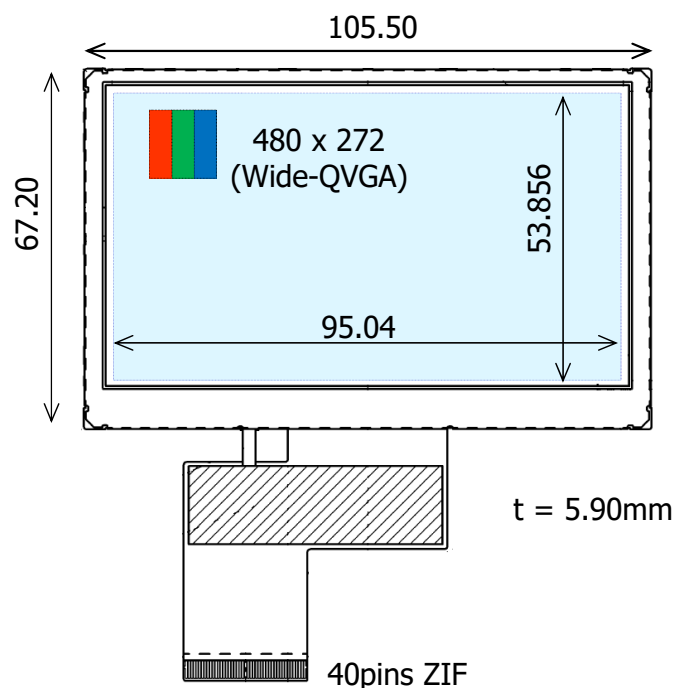

COM43T4N95VLC - 4.3" Wide-QVGA

TOPPAN

© TOPPAN PRINTING CO.,LTD.

ORTUSTECH

- 4.3-inch, Full-Color, a-Si TFT-LCD
- Long Lifetime LED Backlight (70K hrs Life)

Part Number	COM43T4N95VLC
Display Size	4.3" Diagonal
Display Features	Landscape, 16:9 Aspect
Display Technology	TN (Normally-White) Transmissive
Resolution	480 x 272 pixels (128ppi)
Power Supply	3.3V
Data Input	Parallel RGB 24bit
Number of Color	16.7M
Color Purity (CF)	67% NTSC
Brightness (typ.)	500cd/m ² (@ I _{LED} = 60mA)
Viewing Angle (U/D/L/R)	60 / 50 / 70 / 70
Contrast	350
Power Consumption (@ typ. Brightness)	LCD 59mW + Backlight 1200mW
Backlight (Exp. Lifetime)	White LED x7 (70,000 hrs)
Temperature	Op: -20 ~ +70 °C St: -30 ~ +80 °C
Status	Sampling, 2020/Q4 SOP